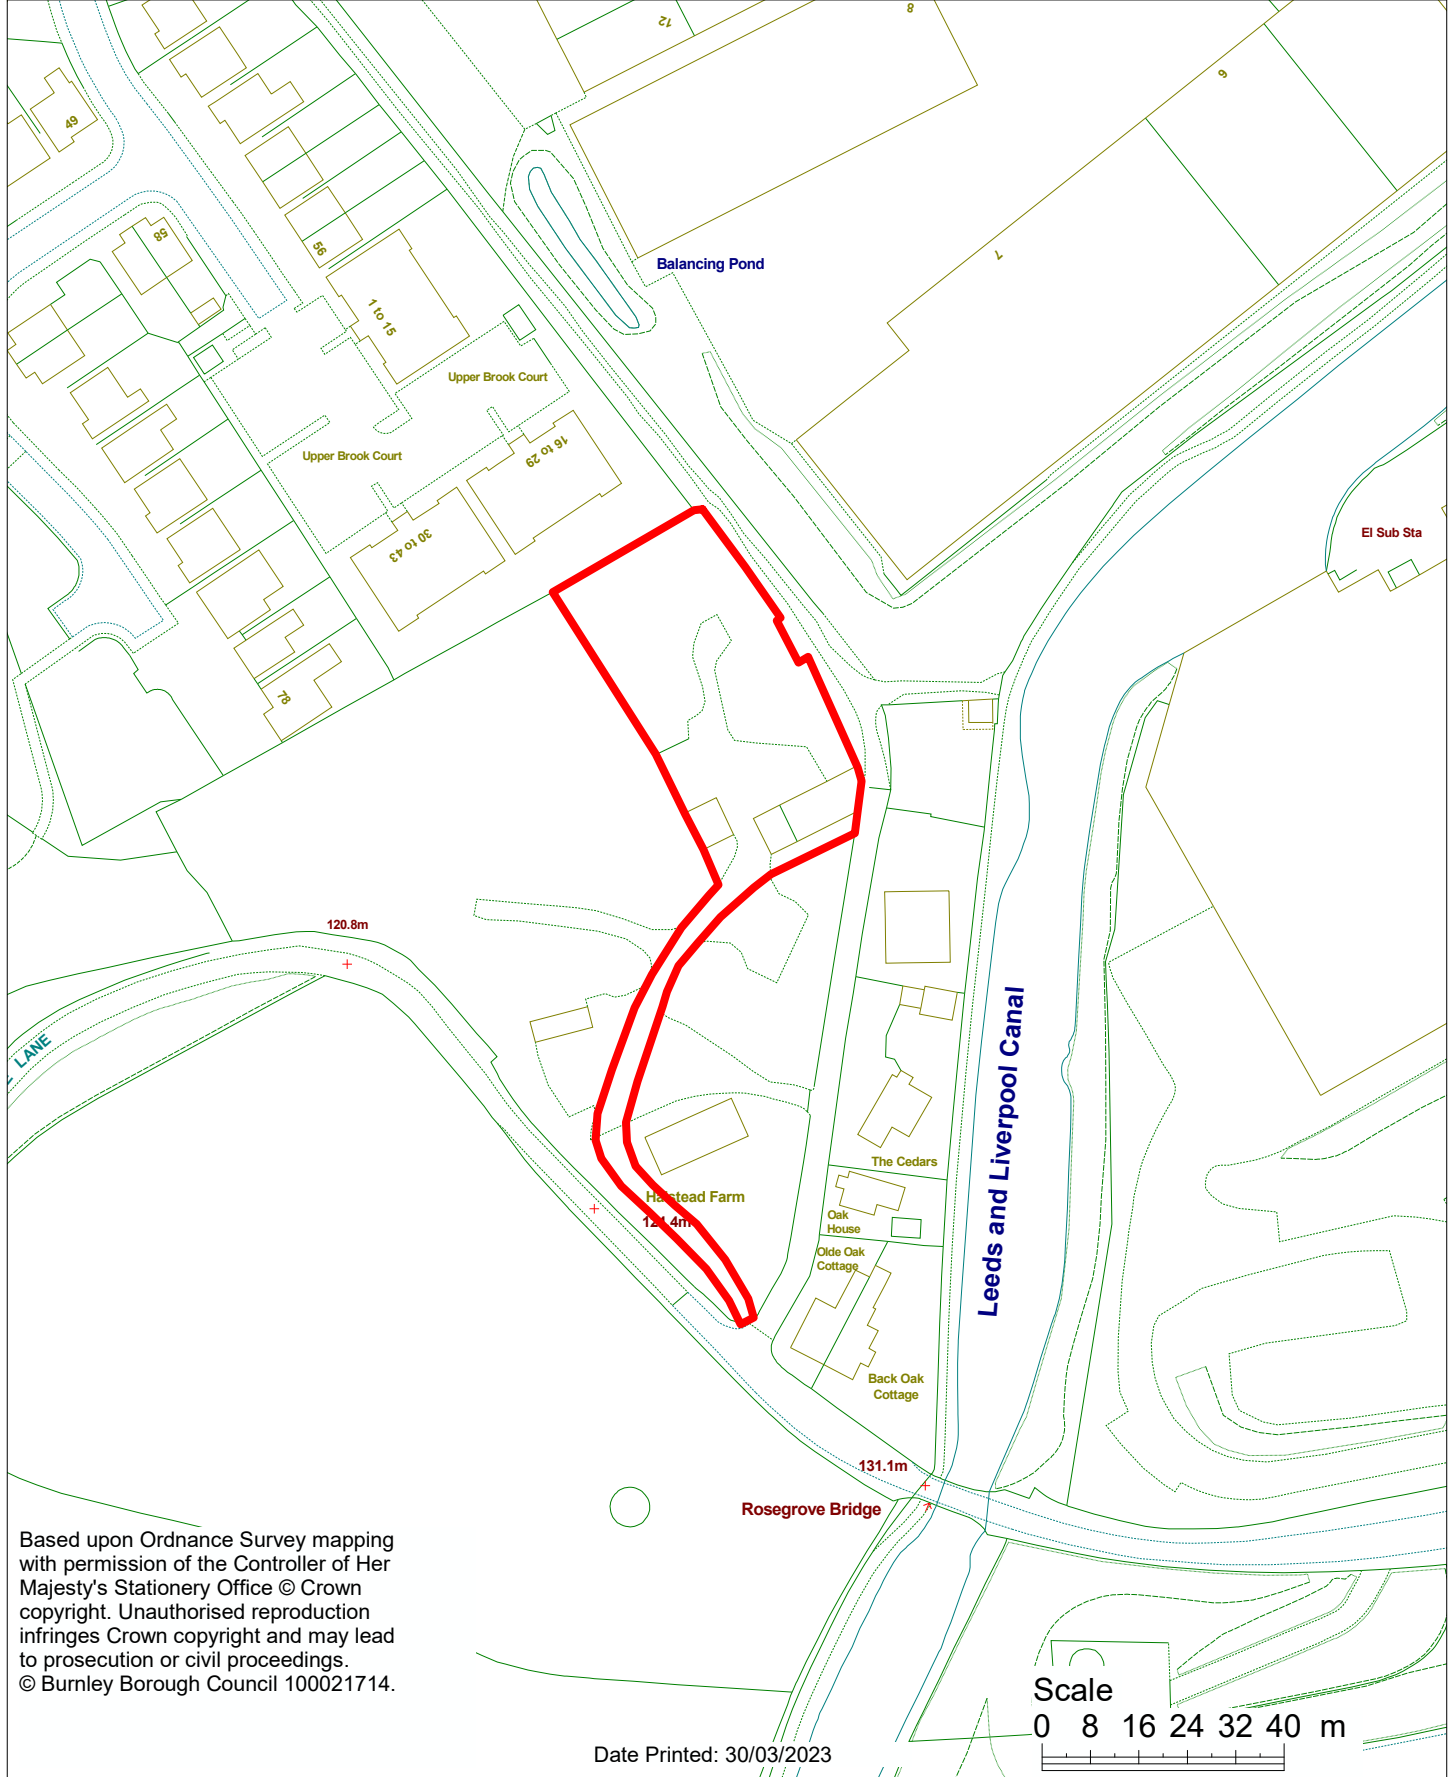

Part One Plan

Housing & Development
Town Hall, Manchester Road

Ref.

FUL/2023/0034

Paul Gatrell Head of Housing and Development

Location:

Halstead Farm, Lower Rosegrove Lane, Burnley

1:1250

Based upon Ordnance Survey mapping with permission of the Controller of Her Majesty's Stationery Office © Crown copyright. Unauthorised reproduction infringes Crown copyright and may lead to prosecution or civil proceedings.
© Burnley Borough Council 100021714.